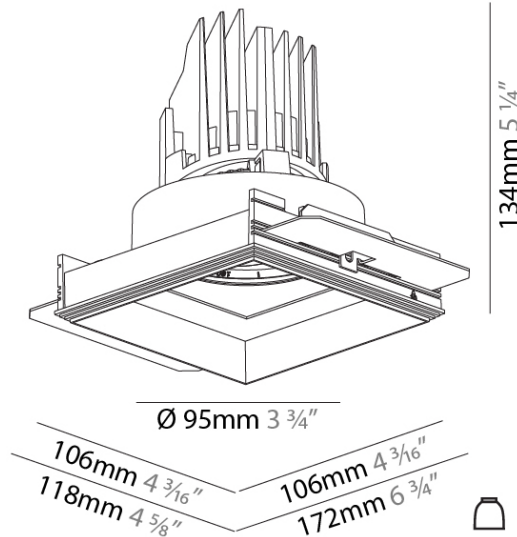

ELECTRICAL

Lamp Type: LED (Zhaga Standard)

Input Wattage (W): 15.5

Total Output Wattage (W): 14.5

Dimming: Tri-Mode (Non-Dimming and Phase Dimming (120Vac only) and 0-10V Dimming)

Driver Included: No

Driver Location: Recessed Housing

Driver Type: Constant Current - Universal

Driver Class: Class 2

Housing: See components

Input Voltage (V): 120 - 277

Constant Current (MA): 500

LED

Number of LEDs: 1

Color Temperature (°K): 2700 / 3000 / 3500 / 4000

Max. Delivered Lumen (lm): 940 / 980 / 1029 / 1050

Nominal Lumen (lm): 1386 / 1438 / 1511 / 1542

CRI: >90 CRI

Efficiency (%): 87.9 / 88.4 / 87.9

Lamp Life (hrs): 50000

Upon Request: RGB-W Tunable White Special Color Temperature Special LED

OPTICAL

Reflector: 20 / 40 / 60

Adjustability: Rotational 355°; Tilt 30°

Upon Request: Special Beam Angles

RATINGS AND CERTIFICATIONS

© 2022 Zaneen Inc. 1-800-888-3382, F 416-247-9319, www.zaneen.com

Available for international specifications by adding "INT" at the end of the existing Model #. For assistance on 'custom' specifications, contact zteam@zaneen.com. In a constant effort to supply the best product, we reserve the right to change specifications or materials without notice. The most recent specification sheets are found at zaneen.com

IP rating: IP20